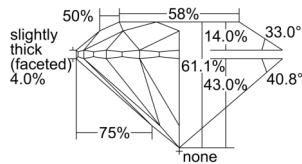

GIA®

FACSIMILE

GIA REPORT 7506572346

Verify this report at GIA.edu

GIA NATURAL DIAMOND DOSSIER®

October 04, 2024
GIA Report Number 7506572346
Shape and Cutting Style ..... Round Brilliant
Measurements ..... 5.90 - 5.93 x 3.62 mm

GRADING RESULTS

Carat Weight ..... 0.78 carat
Color Grade ..... K
Clarity Grade VS2
Cut Grade ..... Excellent

ADDITIONAL GRADING INFORMATION

Polish ..... Excellent
Symmetry ..... Excellent
Fluorescence ..... Faint
Clarity Characteristics..... Cloud, Crystal, Needle
Inscription(s): GIA 7506572346

PROPORTIONS

Profile to actual proportions

GRADING SCALES

GIA COLOR SCALE	GIA CLARITY SCALE	GIA CUT SCALE	
D	FLAWLESS	EXCELLENT	
E	INTERNALLY FLAWLESS		
F		VVS₁	VERY GOOD
G	VVS₂		
H	VS₁	GOOD	
I	VS₂		
J	SI₁	FAIR	
K	SI₂		
L	I₁	POOR	
M	I₂		
N	I₃		
O			
P			
Q			
R			
S			
T			
U			
V			
W			
X			
Y			
Z