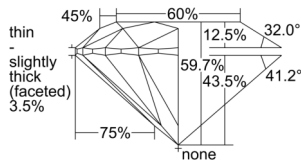

GIA®

FACSIMILE

GIA REPORT 7502533413

Verify this report at GIA.edu

GIA NATURAL DIAMOND DOSSIER®

October 03, 2024
GIA Report Number 7502533413
Shape and Cutting Style ..... Round Brilliant
Measurements ..... 5.93 - 5.95 x 3.54 mm

GRADING RESULTS

Carat Weight ..... 0.76 carat
Color Grade ..... K
Clarity Grade VS1
Cut Grade ..... Excellent

ADDITIONAL GRADING INFORMATION

Polish ..... Excellent
Symmetry ..... Excellent
Fluorescence ..... Faint
Clarity Characteristics ..... Crystal
Inscription(s): GIA 7502533413

PROPORTIONS

Profile to actual proportions

GRADING SCALES

GIA COLOR SCALE	GIA CLARITY SCALE	GIA CUT SCALE	
D	FLAWLESS	EXCELLENT	
E	INTERNALLY FLAWLESS		
F		VVS₁	VERY GOOD
G	VVS₂		
H	VS₁	GOOD	
I	VS₂		
J	SI₁	FAIR	
K	SI₂		
L	I₁	POOR	
M			
N			
O	I₂		
P			
Q	I₃		
R			
S			
T			
U			
V			
W			
X			
Y			
Z