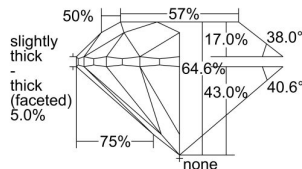

GIA®

FACSIMILE

GIA REPORT 7381670472

Verify this report at GIA.edu

GIA NATURAL DIAMOND DOSSIER®

May 14, 2021
GIA Report Number **7381670472**
Shape and Cutting Style ..... **Round Brilliant**
Measurements ..... **4.61 - 4.66 x 3.00 mm**

GRADING RESULTS

Carat Weight ..... **0.41 carat**
Color Grade ..... **F**
Clarity Grade **S11**
Cut Grade ..... **Very Good**

ADDITIONAL GRADING INFORMATION

Polish ..... **Excellent**
Symmetry ..... **Very Good**
Fluorescence ..... **Medium Blue**
Clarity Characteristics..... **Cloud, Crystal**
Inscription(s): **GIA 7381670472**

PROPORTIONS

Profile to actual proportions

GRADING SCALES

GIA COLOR SCALE	GIA CLARITY SCALE	GIA CUT SCALE	
D	FLAWLESS	EXCELLENT	
E	INTERNALLY FLAWLESS		
F		VVS₁	VERY GOOD
G	VVS₂		
H	VS₁	GOOD	
I	VS₂		
J	S1₁	FAIR	
K	S1₂		
L	I₁	POOR	
M	I₂		
N	I₃		
O			
P			
Q			
R			
S			
T			
U			
V			
W			
X			
Y			
Z