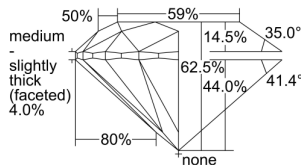

GIA®

FACSIMILE

GIA REPORT 5396378442

Verify this report at GIA.edu

GIA NATURAL DIAMOND DOSSIER®

July 07, 2021
GIA Report Number 5396378442
Shape and Cutting Style ..... Round Brilliant
Measurements ..... 5.08 - 5.10 x 3.18 mm

GRADING RESULTS

Carat Weight ..... 0.51 carat
Color Grade ..... J
Clarity Grade SI2
Cut Grade ..... Excellent

ADDITIONAL GRADING INFORMATION

Polish ..... Excellent
Symmetry ..... Excellent
Fluorescence ..... None
Clarity Characteristics ..... Cloud, Crystal
Inscription(s): GIA 5396378442

PROPORTIONS

Profile to actual proportions