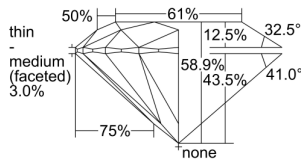

GIA®

FACSIMILE

GIA REPORT 2235351560

Verify this report at GIA.edu

GIA NATURAL DIAMOND DOSSIER®

July 22, 2024
GIA Report Number 2235351560
Shape and Cutting Style ..... Round Brilliant
Measurements ..... 5.94 - 5.96 x 3.51 mm

GRADING RESULTS

Carat Weight ..... 0.75 carat
Color Grade ..... H
Clarity Grade VS1
Cut Grade ..... Excellent

ADDITIONAL GRADING INFORMATION

Polish ..... Excellent
Symmetry ..... Excellent
Fluorescence ..... None
Clarity Characteristics ..... Crystal, Cloud
Inscription(s): GIA 2235351560

PROPORTIONS

Profile to actual proportions