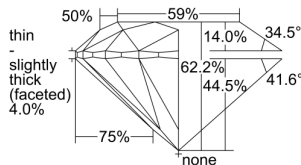

GIA®

FACSIMILE

GIA REPORT 2235351518

Verify this report at GIA.edu

GIA NATURAL DIAMOND DOSSIER®

July 22, 2024
GIA Report Number 2235351518
Shape and Cutting Style ..... Round Brilliant
Measurements ..... 5.69 - 5.71 x 3.54 mm

GRADING RESULTS

Carat Weight ..... 0.70 carat
Color Grade I
Clarity Grade VS2
Cut Grade ..... Excellent

ADDITIONAL GRADING INFORMATION

Polish ..... Excellent
Symmetry ..... Excellent
Fluorescence ..... None
Clarity Characteristics ..... Crystal
Inscription(s): GIA 2235351518

PROPORTIONS

Profile to actual proportions