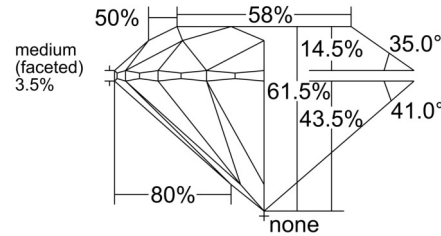

GIA REPORT
2231827544

Verify this report at GIA.edu

FACSIMILE

This is a digital representation of the original GIA Report. This representation might not be accepted in lieu of the original GIA Report in certain circumstances. The original GIA Report includes certain security features which are not reproducible on this facsimile.

GIA NATURAL DIAMOND GRADING REPORT

December 24, 2025
GIA Report Number 2231827544
Shape and Cutting Style ..... Round Brilliant
Measurements ..... 5.96 - 5.97 x 3.67 mm

GRADING RESULTS

Carat Weight ..... 0.80 carat
Color Grade ..... H
Clarity Grade VVS1
Cut Grade ..... Excellent

ADDITIONAL GRADING INFORMATION

Polish ..... Excellent
Symmetry ..... Excellent
Fluorescence ..... None
Inscription(s): GIA 2231827544, T&Co.010010107

PROPORTIONS

Profile to actual proportions