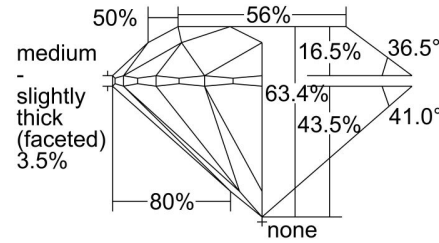

**GIA NATURAL DIAMOND GRADING REPORT**

February 05, 2021

GIA Report Number ..... 2215452251

Shape and Cutting Style ..... Round Brilliant

Measurements ..... 6.71 - 6.74 x 4.27 mm

**GRADING RESULTS**

Carat Weight ..... 1.20 carat

**Comments:** Additional twinning wisps, pinpoints and surface graining are not shown.

**PROPORTIONS**

Profile to actual proportions

**CLARITY CHARACTERISTICS**

**KEY TO SYMBOLS\***

-  Twinning Wisp
-  Feather
-  Needle

\* Red symbols denote internal characteristics (inclusions). Green or black symbols denote external characteristics (blemishes). Diagram is an approximate representation of the diamond, and symbols shown indicate type, position, and approximate size of clarity characteristics. All clarity characteristics may not be shown. Details of finish are not shown.