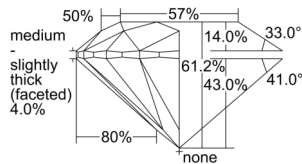

GIA®

FACSIMILE

GIA REPORT 1507435953

Verify this report at GIA.edu

GIA NATURAL DIAMOND DOSSIER®

September 17, 2024
GIA Report Number 1507435953
Shape and Cutting Style ..... Round Brilliant
Measurements ..... 5.90 - 5.94 x 3.62 mm

GRADING RESULTS

Carat Weight ..... 0.78 carat
Color Grade ..... K
Clarity Grade VS1
Cut Grade ..... Excellent

ADDITIONAL GRADING INFORMATION

Polish ..... Excellent
Symmetry ..... Excellent
Fluorescence ..... None
Clarity Characteristics..... Cloud, Crystal, Needle, Pinpoint
Inscription(s): GIA 1507435953

PROPORTIONS

Profile to actual proportions

GRADING SCALES

GIA COLOR SCALE	GIA CLARITY SCALE	GIA CUT SCALE	
D	FLAWLESS	EXCELLENT	
E	INTERNALLY FLAWLESS		
F		VVS₁	VERY GOOD
G	VVS₂		
H	VS₁	GOOD	
I	VS₂		
J	SI₁	FAIR	
K	SI₂		
L	I₁	POOR	
M			
N	I₂		
O	I₃		
P			
Q			
R			
S			
T			
U			
V			
W			
X			
Y			
Z