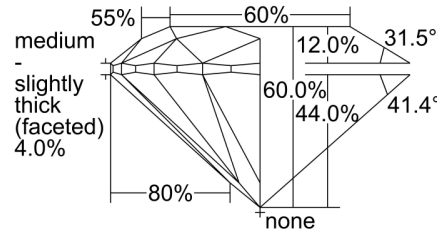

GIA REPORT
1485745456

Verify this report at GIA.edu

FACSIMILE

This is a digital representation of the original GIA Report. This representation might not be accepted in lieu of the original GIA Report in certain circumstances. The original GIA Report includes certain security features which are not reproducible on this facsimile.

GIA NATURAL DIAMOND GRADING REPORT

March 07, 2024
GIA Report Number 1485745456
Shape and Cutting Style ..... Round Brilliant
Measurements ..... 9.36 - 9.41 x 5.63 mm

GRADING RESULTS

Carat Weight ..... 3.01 carat
Color Grade ..... G
Clarity Grade SI2
Cut Grade ..... Excellent

ADDITIONAL GRADING INFORMATION

Polish ..... Excellent
Symmetry ..... Excellent
Fluorescence ..... Medium Blue
Inscription(s): GIA 1485745456
Comments: Pinpoints are not shown.

PROPORTIONS

Profile to actual proportions