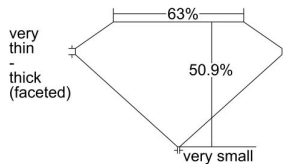

GIA®

FACSIMILE

GIA REPORT 1443915843

Verify this report at GIA.edu

GIA NATURAL DIAMOND DOSSIER®

October 13, 2022
GIA Report Number 1443915843
Shape and Cutting Style ..... Pear Brilliant
Measurements ..... 8.45 x 5.26 x 2.68 mm

GRADING RESULTS

Carat Weight ..... 0.76 carat
Color Grade ..... G
Clarity Grade VVS2

ADDITIONAL GRADING INFORMATION

Polish ..... Good
Symmetry ..... Fair
Fluorescence ..... Medium Blue
Clarity Characteristics ..... Cavity
Inscription(s): GIA 1443915843

PROPORTIONS

Profile not to actual proportions

GRADING SCALES

GIA COLOR SCALE		GIA CLARITY SCALE			
COLORLESS	D	VERY VERY SLIGHTLY INCLUDED	FLAWLESS		
	E		INTERNALLY FLAWLESS		
	F	VERY SLIGHTLY INCLUDED	VVS₁		
	G		VVS₂		
	H		VS₁		
	NEAR COLORLESS	I	SLIGHTLY INCLUDED	VS₂	
		J		SI₁	
		FAINT	K	INCLUDED	SI₂
			L		I₁
			M		I₂
VERT LIGHT	N	LIGHT	I₃		
	O				
	P				
	Q				
	R				
	S				
	T