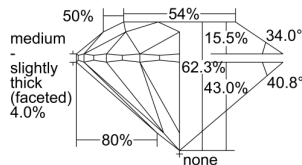

GIA®

FACSIMILE

GIA REPORT

1437700914

Verify this report at GIA.edu

GIA NATURAL DIAMOND DOSSIER®

June 15, 2022
GIA Report Number **1437700914**
Shape and Cutting Style ..... **Round Brilliant**
Measurements ..... **5.06 - 5.09 x 3.16 mm**

GRADING RESULTS

Carat Weight ..... **0.50 carat**
Color Grade ..... **I**
Clarity Grade **SI2**
Cut Grade ..... **Excellent**

ADDITIONAL GRADING INFORMATION

Polish ..... **Excellent**
Symmetry ..... **Excellent**
Fluorescence ..... **Medium Blue**
Clarity Characteristics ..... **Crystal, Cavity**
Inscription(s): **GIA 1437700914**

PROPORTIONS

Profile to actual proportions

GRADING SCALES

GIA COLOR SCALE

COLORED	D
	E
	F
	G
	H
	I
	J
NEAR COLORLESS	K
	L
	M
	N
	O
	P
	Q
	R
	S
	T
	U
	V
	W
	X
	Y
	Z

GIA CLARITY SCALE

FLAWLESS	VERY VERY SLIGHTLY INCLUDED	VVS₁	VVS₂	VERY SLIGHTLY INCLUDED	SI₁	SI₂	I₁	I₂	I₃	
										INTERNALLY FLAWLESS

GIA CUT SCALE

EXCELLENT
VERY GOOD
GOOD
FAIR
POOR